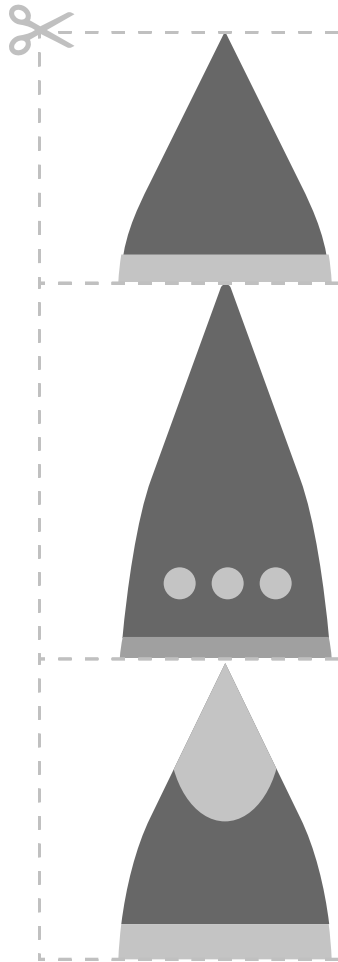

Rocket Workshop – Page 1

Measure to choose
the parts

Cut and glue
to build the rockets

5 cm

Nose

6 cm

Body

3 cm

Tail

Nose

4 cm

Body

5 cm

Tail

7 cm

Rocket Workshop – Page 2

Noses

Bodies

Tails