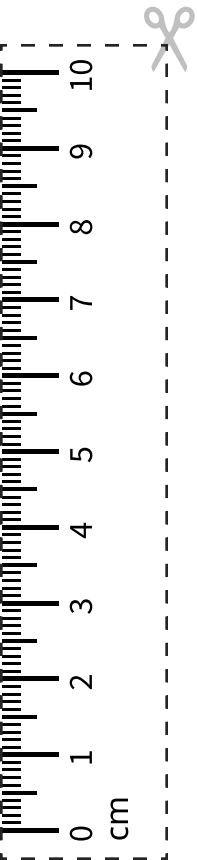

Rocket Workshop – Page 1

Measure to choose
the parts

Cut and glue
to build the rockets

5 cm

Nose

6 cm

Body

3 cm

Tail

Nose

4 cm

Body

5 cm

Tail

7 cm

Rocket Workshop – Page 2

Noses

Bodies

Tails